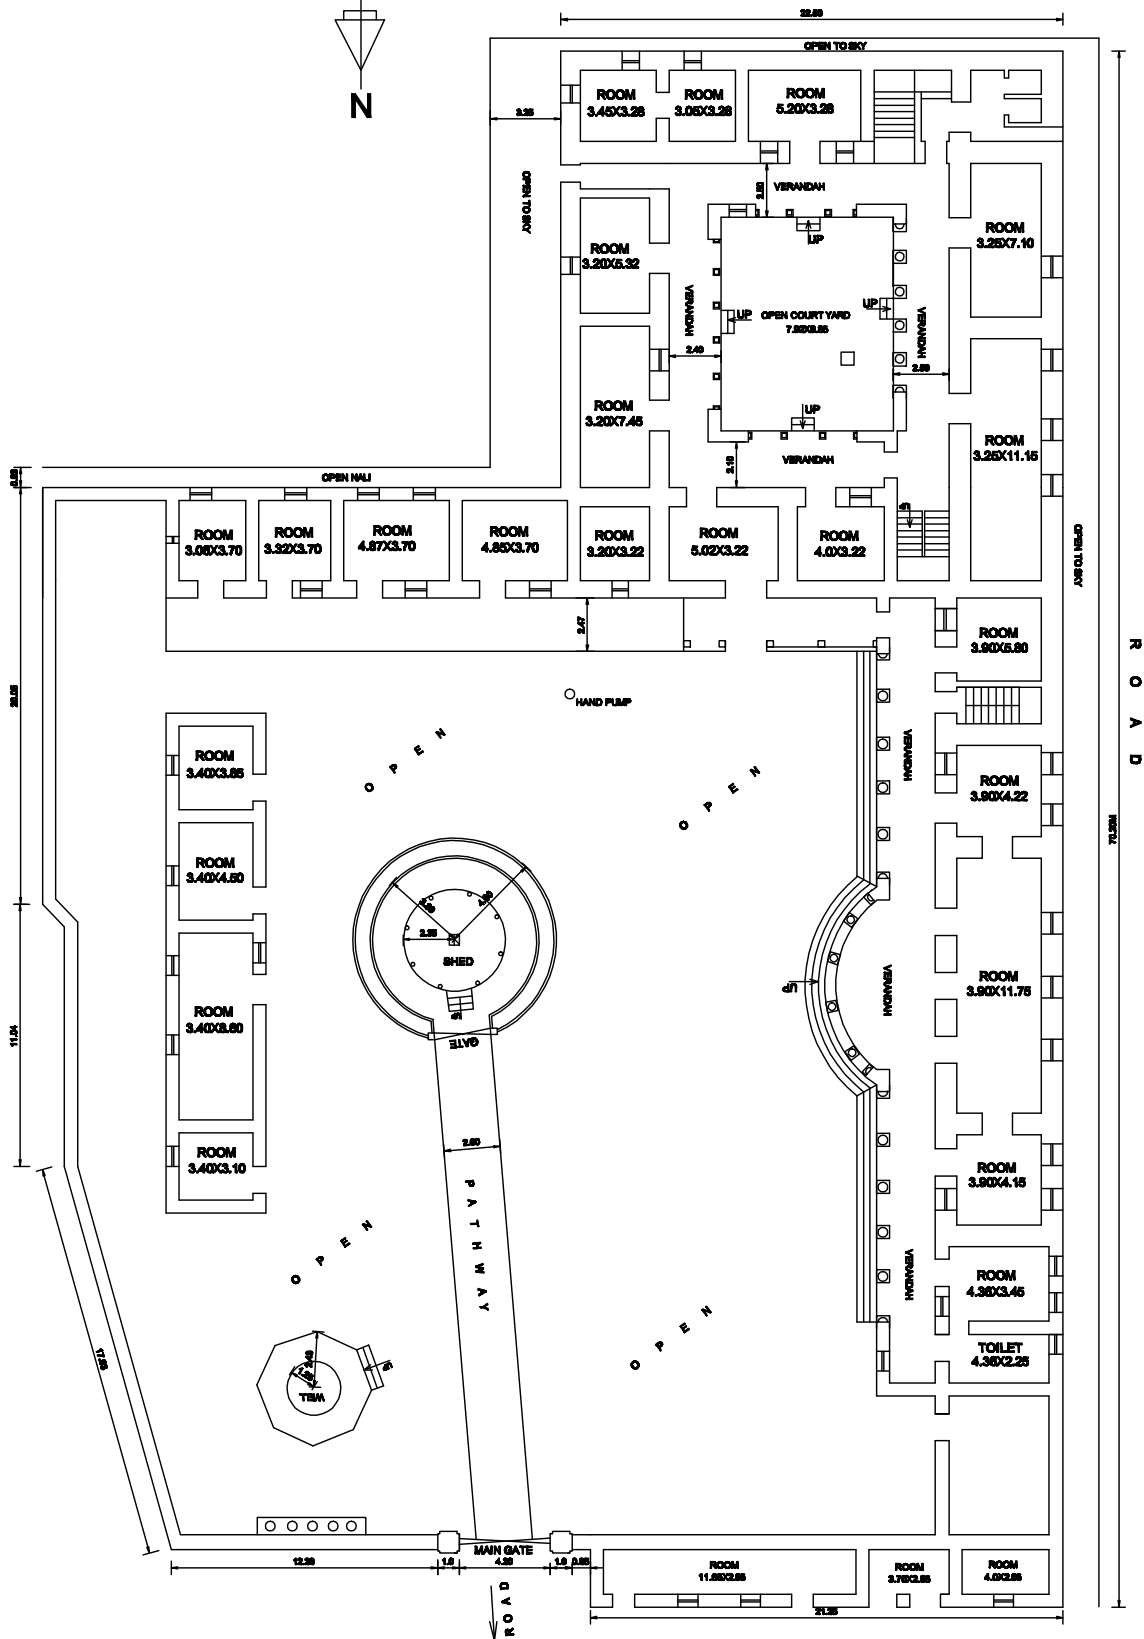

HOUSE OF LATE DR. RAJENDRA PRASAD FIRST PRESIDENT OF INDIA
VILLAGE - JIRADEI, DISTRICT - SIWAN, BIHAR

0 1 2 3 4 MT.
SCALE

GROUND FLOOR PLAN